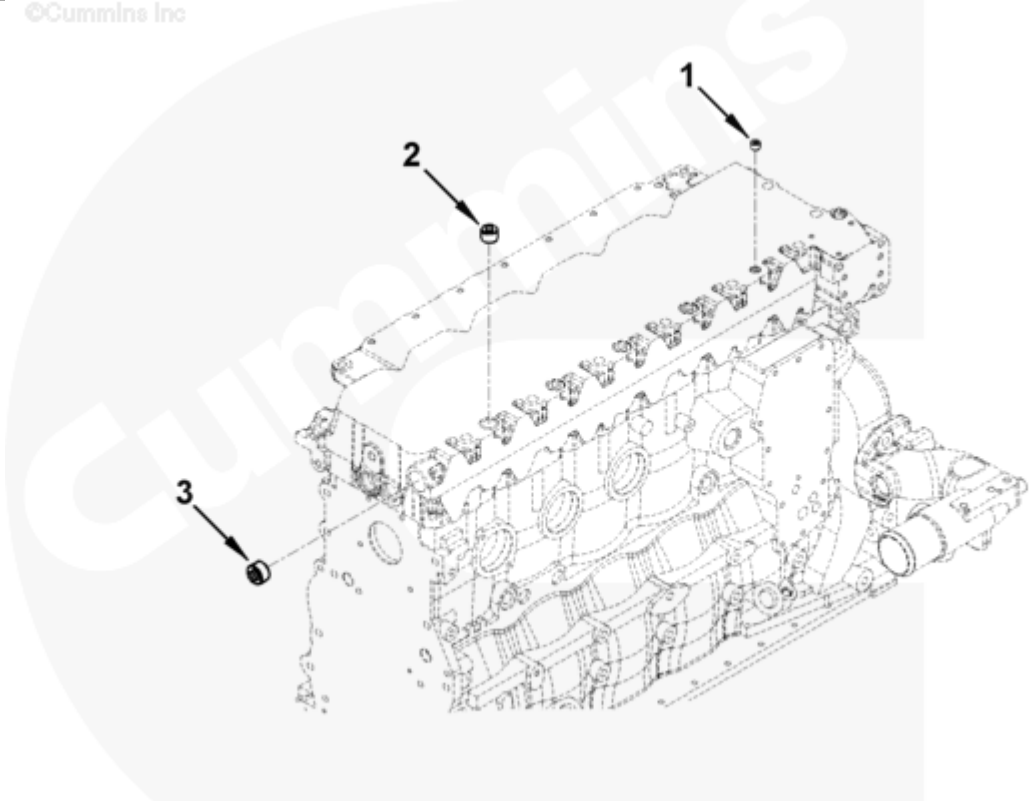

# Parts Catalog - Option Detail

Electronic Parts Catalog - Option Detail				
Option	Group	Graphic	Film Card	Date
HC9065	08.13.1	hc900gy	T	24-MAY-04
<b>Engines</b>	4B3.9, 6A3.4, 6B5.9, B GAS INTERNATIONAL CM556, B4.5, B4.5 CM2350 B129B, B4.5 CM2350 B146C, B4.5 CM2350 B147B, B4.5 RGT, B4.5S, B5.9 G, B5.9 GAS PLUS CM556, B5.9 LPG, B5.9 LPG PLUS CM556, B6.7 CM2350 B121B, B6.7 CM2350 B135B, B6.7 CM2350 B136C, B6.7 CM2350 B148B, B6.7 G CMOH6.0 B125, B6.7N CM2380 B150B, B6.7S, F3.8 CM2350 F120B, F3.8 CM2350 F128C, F3.8 CM2350 F132B, F3.8 F102, G3.9, G5.9, G5.9 CM558, ISB (CHRYSLER), ISB CM2150, ISB CM2150 E, ISB CM550, ISB CM850, ISB/ISD4.5 CM2150 B119, ISB/ISD4.5 CM2150 SN, ISB/ISD6.7 CM2150 B120, ISB/ISD6.7 CM2150 SN, ISB/ISD6.7 CM2880 B126, ISB3.9 CM2220 B107, ISB4.5 CM2150, ISB5.9G CM2180, ISB6.7 2010 DCX PICKUP, ISB6.7 2013 DCX CHASSIS CAB, ISB6.7 CM2150 SQ, ISB6.7 CM2250, ISB6.7 CM2350 B101, ISB6.7 CM2350 B103, ISB6.7 CM2350 B142, ISB6.7 CM2670 B153B, ISB6.7 G CM2180 B118, ISBE CM2150, ISBE CM800, ISBE2/ISBE3 CM850, ISBE4 CM850, ISD4.5 CM2150, ISD6.7 CM2880 D101, ISF2.8 CM2220, ISF2.8 CM2220 AN, ISF2.8 CM2220 EC, ISF2.8 CM2220 ECF2, ISF2.8 CM2220 F101, ISF2.8 CM2220 F117, ISF2.8 CM2220 F122, ISF2.8 CM2220 F126, ISF2.8 CM2220 F129, ISF2.8 CM2220 IAN, ISF3.8 CM2220, ISF3.8 CM2220 AN, ISF3.8 CM2220 F103, ISF3.8 CM2220 F110, ISF3.8 CM2220 F116, ISF3.8 CM2220 F134B, ISF3.8 CM2220 IAN, ISF3.8 CM2350 F109, ISF4.5 CM2220 F123, ISG11 CM2880 G106, ISG11 CM2880 G108, ISG12 CM2880 G107, ISG12 CM2880 G109, ISG12 G CMOH6.0 G111, QSB3.9 30 CM550, QSB3.9 CM2880 B138, QSB4.5 30 CM550, QSB4.5 CM2150 B108, QSB4.5 CM2250 B131, QSB4.5 CM2250 EC, QSB4.5 CM2350 B106, QSB4.5 CM2350 B122			

hc900gy

[SMALL](#) | [MEDIUM](#) | [LARGE](#)

Cart	Ref No	Part Number	Part Description	Required	Remarks
<a href="#">View My Cart</a>					
		HC9065	Cabin Heater Plumbing		<a href="#">Cabin Heater Plumbing...(More)</a>